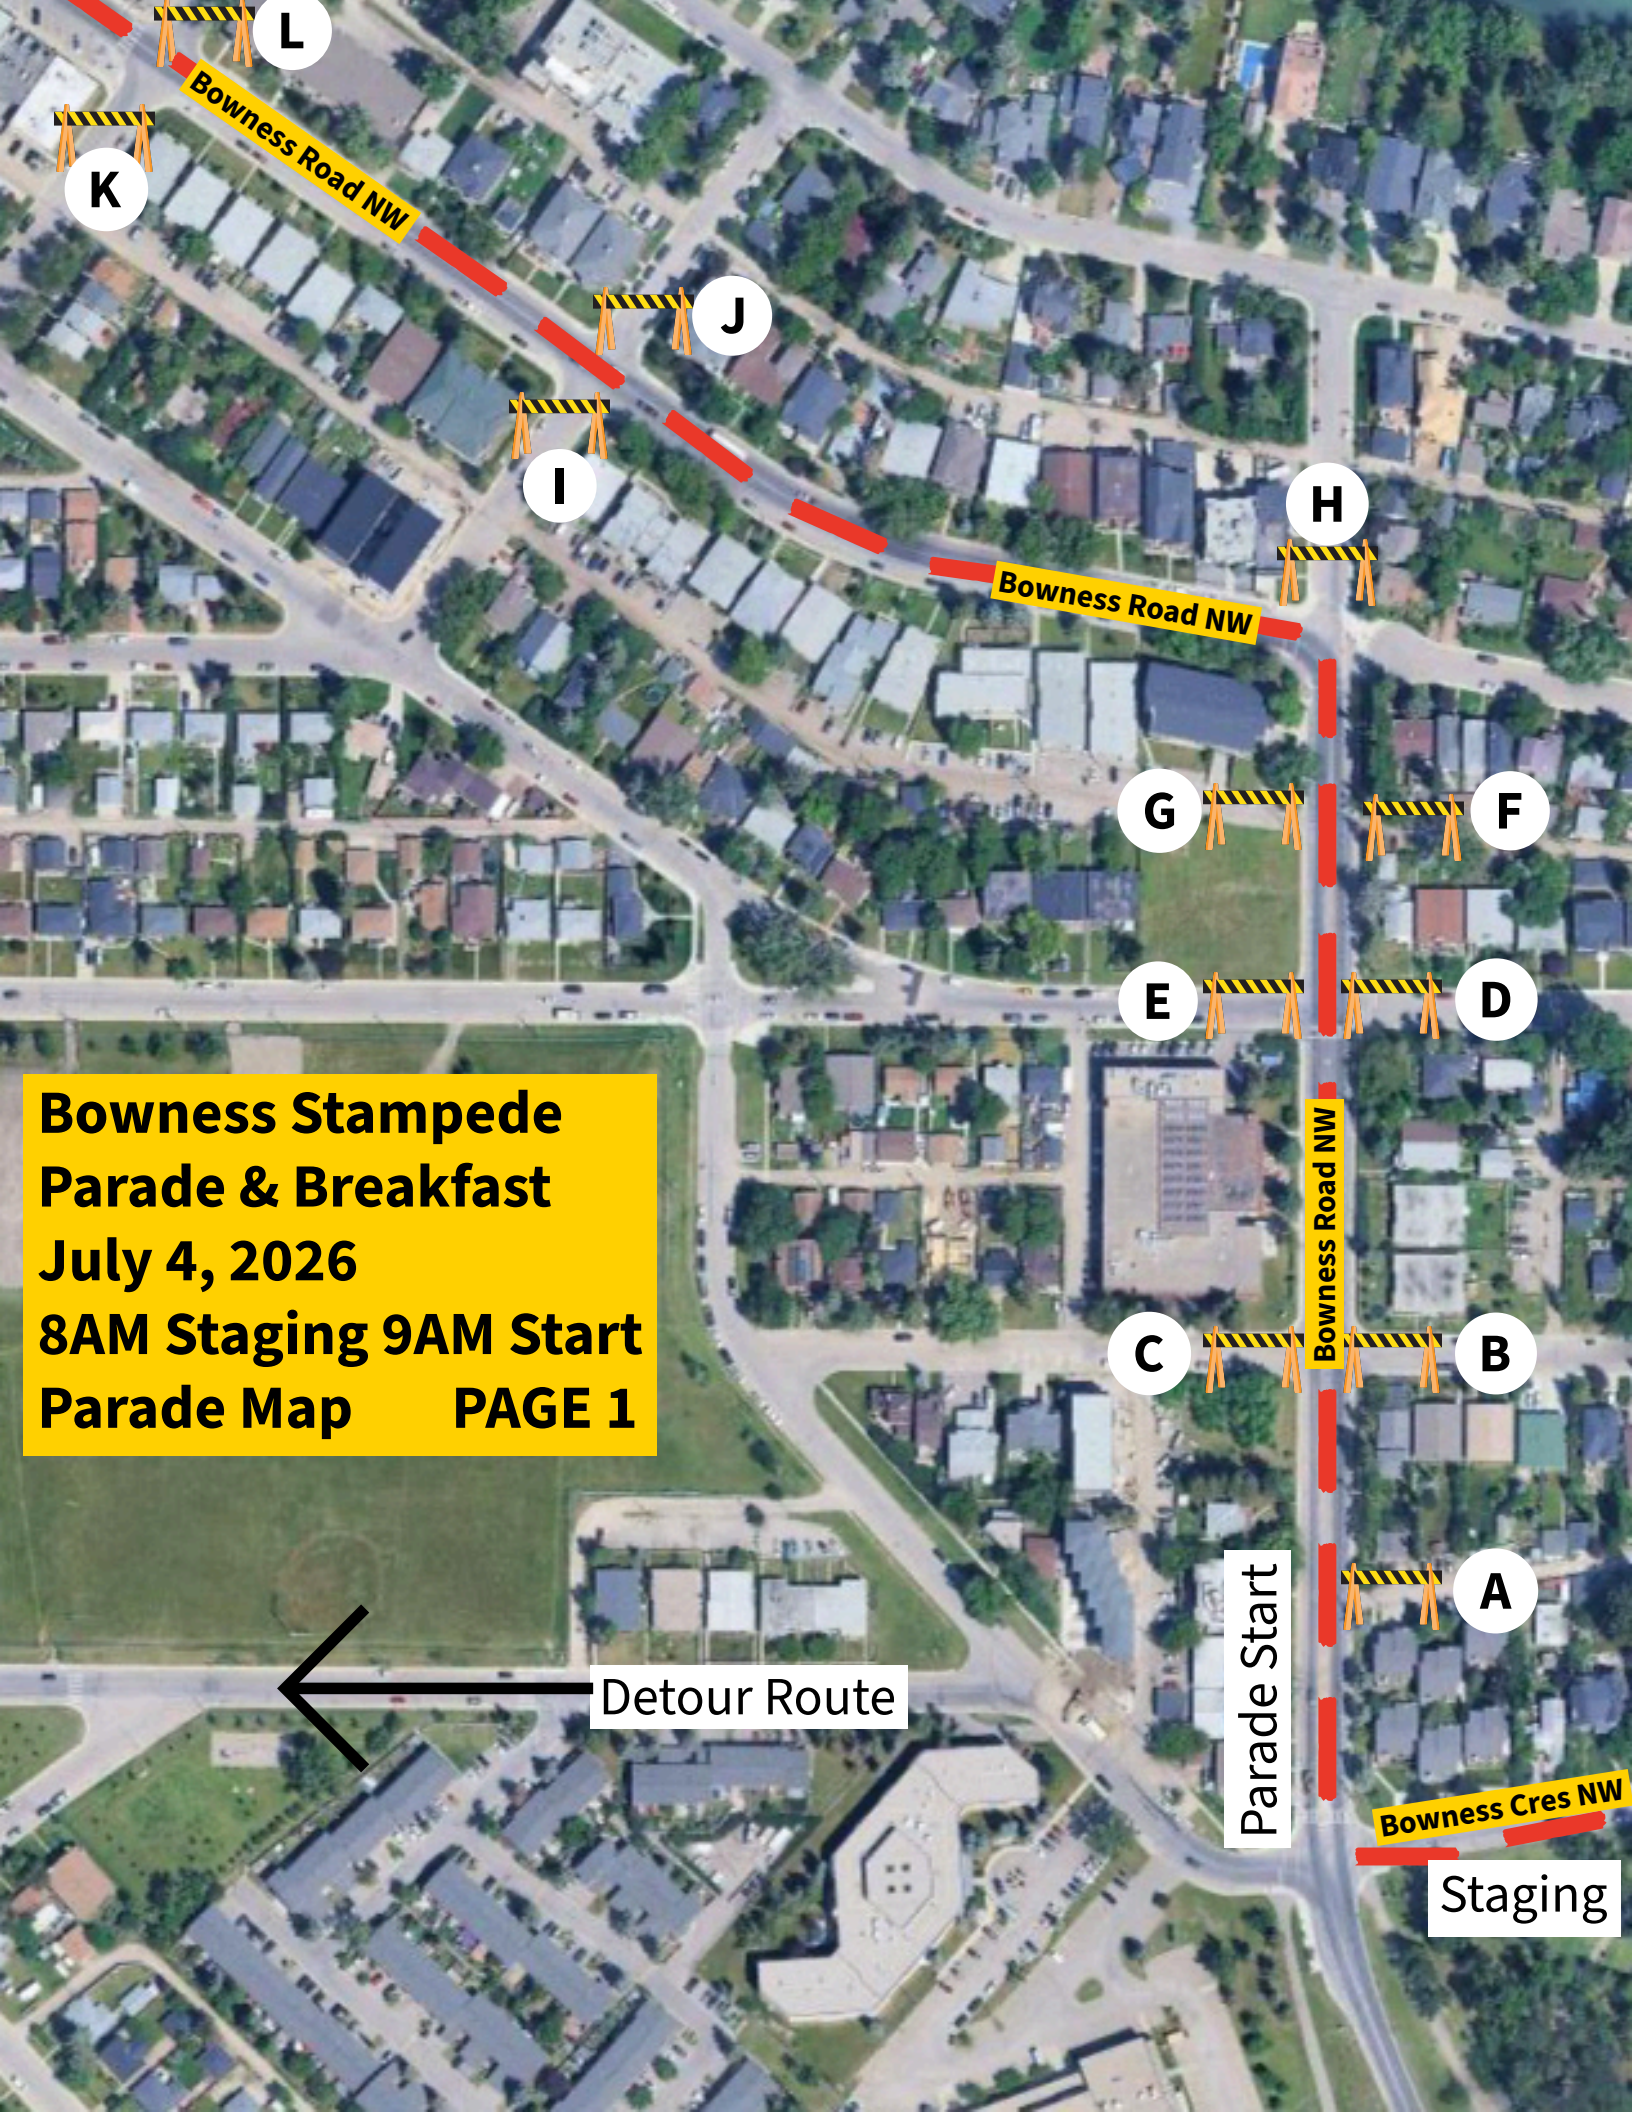

**Bowness Stampede
Parade & Breakfast
July 4, 2026
8AM Staging 9AM Start
Parade Map PAGE 1**

K

L

J

I

H

G

F

Bowness Cres NW

Detour Route

Parade Start

Staging

U

T

S

R

Q

Bowness Road NW

P

O

N

M

Bowness Road NW

**Bowness Stampede
Parade & Breakfast
July 4, 2026
8AM Staging 9AM Start
Parade Map. Page 2**

**Bowness Stampede
Parade & Breakfast
July 4, 2026
8AM Staging 9AM Start
Parade Map Page 3**

Parade Finish

77 St NW

77 St NW

Bowness Road NW

Bowness Road NW

Z

Y